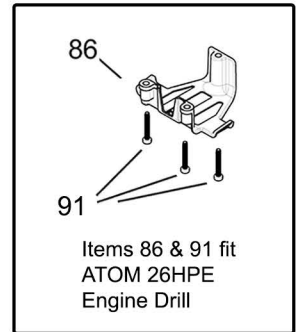

ATOM 26HPE REFERENCE No: 773

ATOM Blower Engine 26HPE
Does not involve key part numbers:
1, 2, 3, 4, 7, 8, 9, 10, 45, 46, 86, 90 & 91

230705

28/06/2023

ATOM PRODUCT: ATOM ENGINE 26cc HPE

REF NO: 773

Key	Part No	Substitute Part No	NLA	Description	Order Part	Key	Part No	Substitute Part No	NLA	Description	Order Part	Key	Part No	Substitute Part No	NLA	Description	Order Part
1	63547			SCREW & WASHER M5 x 20		32	65121			GASKET MUFFLER FC4/5		68	63614			FUEL FILTER	
2	63393RN			COWL FRONT 26HPE RED		33	64928			RECOIL STARTER 26HPE		69	63615			CLIP-HOSE-STEEL	
3	63549			CLAMP RETAINER		35	63581			SCREW M5 x 50		70	63616			TUBING FUEL	
4	63550			SCREW 13.5		36	65120			CYLINDER GASKET		71	63617			TUBING FUEL	
5	63551			SCREW, M4 x 22		37	65146			CYLINDER 10 FIN FC4		72	63618			SCREW & WASHER M5x16	
6	65147			DIGITAL IGNITION V2		38	63584			SCREW M5 x 22		73	63619			FLANGE PULLEY	
7	63553			BOLT M6 CLUTCH		41	63587			SPARK PLUG		74	63620			ST SCREW STEEL	
8	63554			CLUTCH WASH WAVY		42	64929			PAWLS ASSY 52mm OD		75	63621			SPACER IGNITION MODULE	
9	63555A			CLUTCH ASSY		43	65172			MUFFLER CAT ASSY 26HPE		77	63623			GASKET CYLINDER/MANIFOLD	
10	63556			CLUTCH WASHER FLAT		44	63590			ST SCREW & WASHER M5x16		78	63624			MESH METAL	
11	63557			NUT ROTOR		45	63394RN			COWL REAR 26HPE RED		79	63625			FOAM FILTER	
12	64974			ROTOR FAN ATOM		46	43790			SCREW M5.5mm x 22		80	63626			WASHER 10 x 5 x 1	
13	63559			KEY WOODRUFF		47	63593		X	GASKET CYLINDER AIR		81	63627			CARBY JET ADJ	
14	63560			SCREW M5 x 30		48	63594			MANIFOLD CARBY		82	63628			WASHER	
15	63561			LEAD WIRE		49	63595			SCREW & WASHER M5x31		84	65196A			ASSY ENG 26HPEw/COVERS	
16	63562			LEAD WIRE		50	63596			GASKET MANIFOLD		85	65196			ASSY ENG 26HPE w/o COVERS	
17	63563			SLEEVE		51	65141			ATOM CARBY 10mm VENTURI		86	64220WP			DRILL THRO HDL COVER	
21	63567			SEAL CRANK FLYWHEEL END		52	63598WN			ASSY CARB FILTER BODY GREY		90	64194			SCREW T20x19.50	
24	63570			PIN WRIST		53	63599			CHOKE LEVER		91	40650			SCREW M5x36	
25	63571			NEEDLE BEARING		55	63601			CHOKE PLATE							
27	63573			WASHER KEEPER		56	63602			ST SCREW, M4							
28	63574			CIRCLIP WRIST		57	63603			SCREW, FILTER BODY							
29	63575			SEAL, CRANK STARTER END		58	63604WN			FILTER COVER GREY							
30	63576			PISTON		59	63605			FUEL CAP ASSY							
31	63577			RING PISTON 1PK		66	65148			ASSY FUEL TANK							