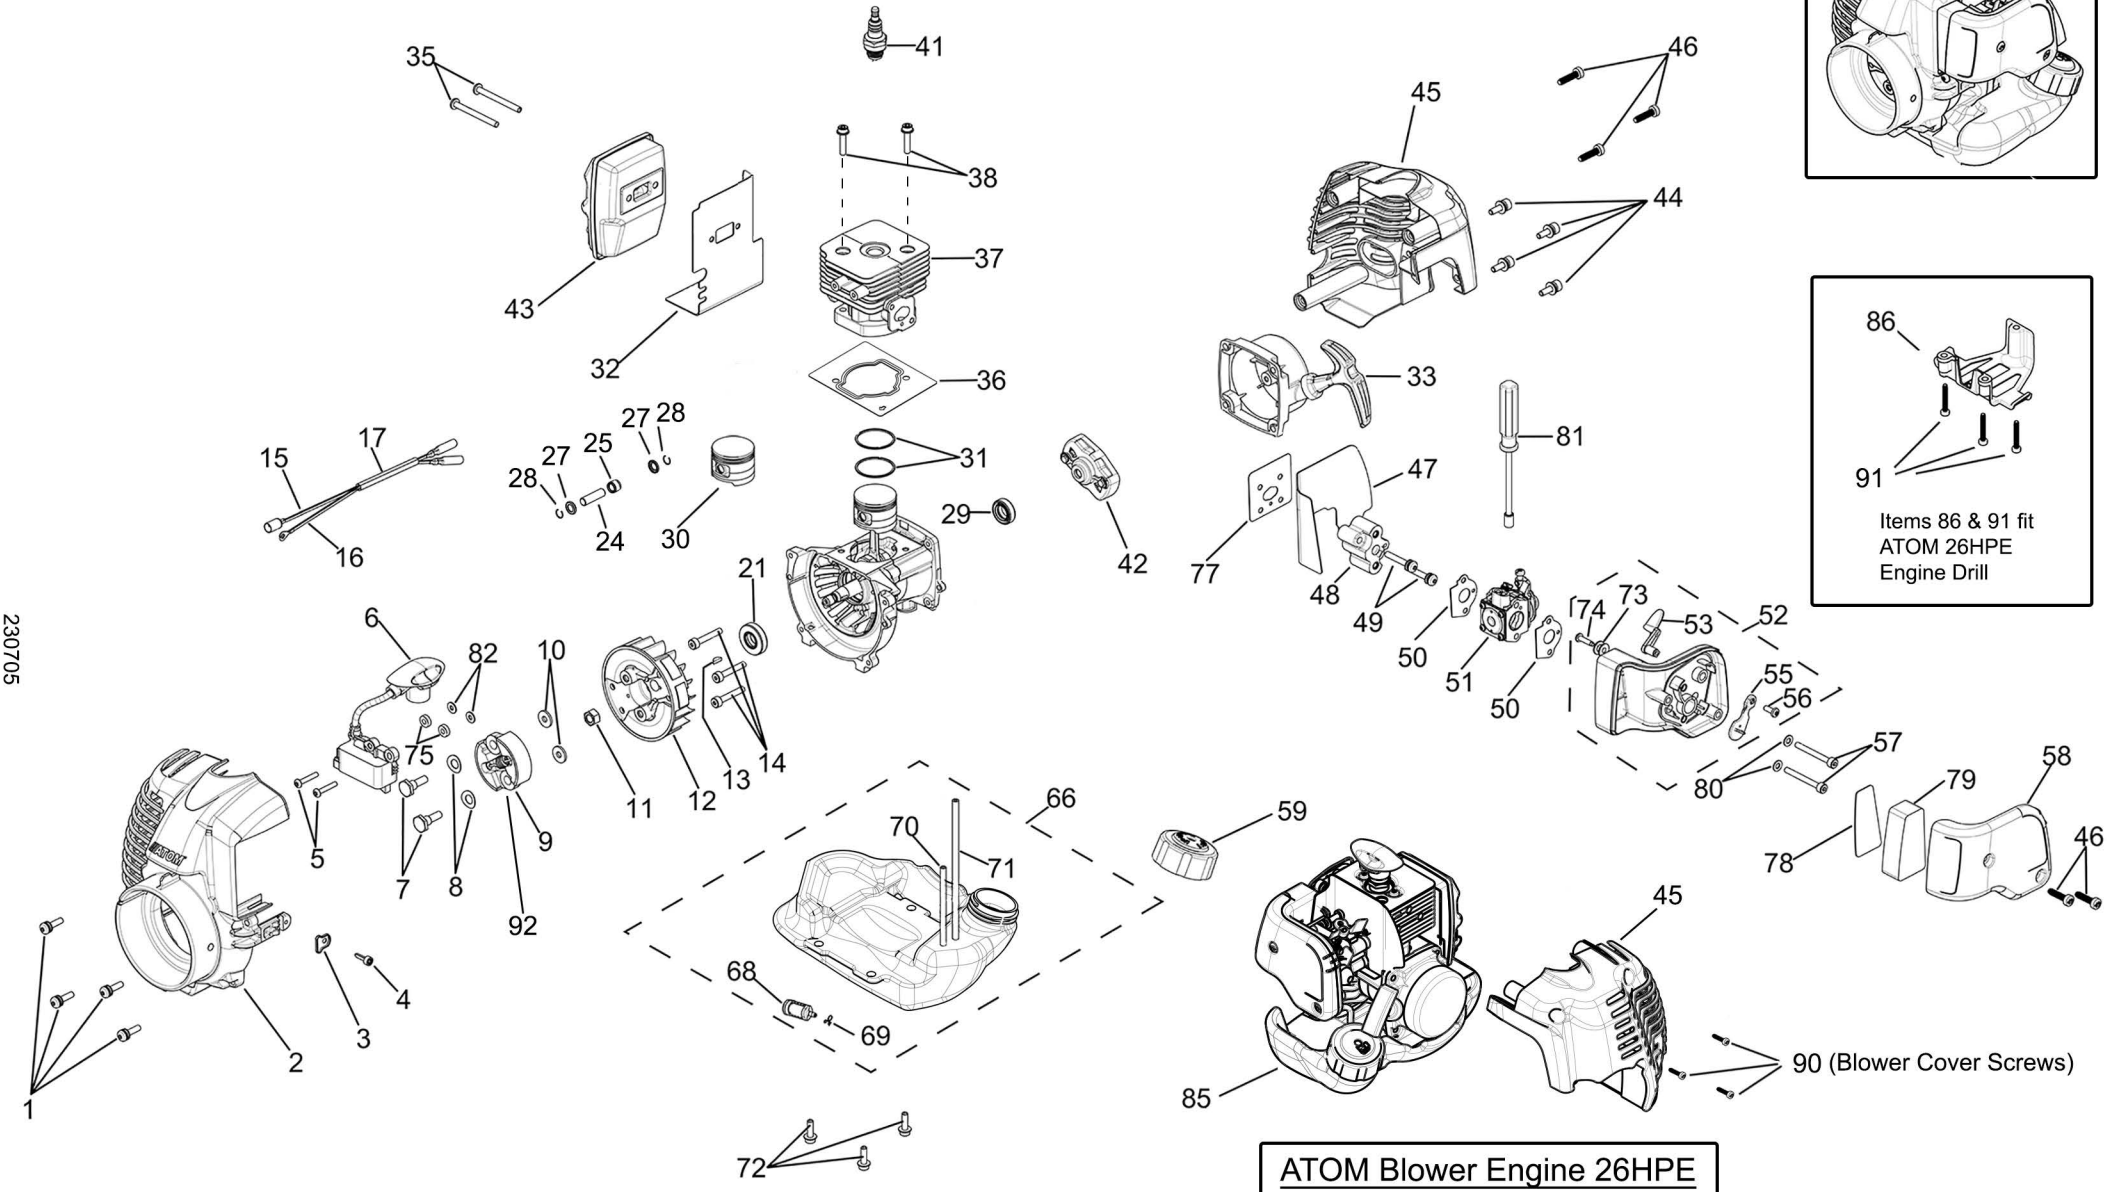

ATOM 26HPE REFERENCE No: 773

ATOM Blower Engine 26HPE
Does not involve key part numbers:
1, 2, 3, 4, 7, 8, 9, 10, 45, 46, 86, 90 & 91

230705

28/06/2023

ATOM PRODUCT: ATOM ENGINE 26cc HPE

REF NO: 773

Key	Part No	Substitute Part No	NLA	Description	Order Part	Key	Part No	Substitute Part No	NLA	Description	Order Part	Key	Part No	Substitute Part No	NLA	Description	Order Part
1	63547			SCREW & WASHER M5 x 20		32	65121			GASKET MUFFLER FC4/5		68	63614			FUEL FILTER	
2	63393RN			COWL FRONT 26HPE RED		33	64928			RECOIL STARTER 26HPE		69	63615			CLIP-HOSE-STEEL	
3	63549			CLAMP RETAINER		35	63581			SCREW M5 x 50		70	63616			TUBING FUEL	
4	63550			SCREW 13.5		36	65120			CYLINDER GASKET		71	63617			TUBING FUEL	
5	63551			SCREW, M4 x 22		37	65146			CYLINDER 10 FIN FC4		72	63618			SCREW & WASHER M5x16	
6	65147			DIGITAL IGNITION V2		38	63584			SCREW M5 x 22		73	63619			FLANGE PULLEY	
7	63553			BOLT M6 CLUTCH		41	63587			SPARK PLUG		74	63620			ST SCREW STEEL	
8	63554			CLUTCH WASH WAVY		42	64929			PAWLS ASSY 52mm OD		75	63621			SPACER IGNITION MODULE	
9	63555A			CLUTCH ASSY		43	65172			MUFFLER CAT ASSY 26HPE		77	63623			GASKET CYLINDER/MANIFOLD	
10	63556			CLUTCH WASHER FLAT		44	63590			ST SCREW & WASHER M5x16		78	63624			MESH METAL	
11	63557			NUT ROTOR		45	63394RN			COWL REAR 26HPE RED		79	63625			FOAM FILTER	
12	64974			ROTOR FAN ATOM		46	43790			SCREW M5.5mm x 22		80	63626			WASHER 10 x 5 x 1	
13	63559			KEY WOODRUFF		47	63593		X	GASKET CYLINDER AIR		81	63627			CARBY JET ADJ	
14	63560			SCREW M5 x 30		48	63594			MANIFOLD CARBY		82	63628			WASHER	
15	63561			LEAD WIRE		49	63595			SCREW & WASHER M5x31		84	65196A			ASSY ENG 26HPEw/COVERS	
16	63562			LEAD WIRE		50	63596			GASKET MANIFOLD		85	65196			ASSY ENG 26HPE w/o COVERS	
17	63563			SLEEVE		51	65141			ATOM CARBY 10mm VENTURI		86	64220WP			DRILL THRO HDL COVER	
21	63567			SEAL CRANK FLYWHEEL END		52	63598WN			ASSY CARB FILTER BODY GREY		90	64194			SCREW T20x19.50	
24	63570			PIN WRIST		53	63599			CHOKE LEVER		91	40650			SCREW M5x36	
25	63571			NEEDLE BEARING		55	63601			CHOKE PLATE							
27	63573			WASHER KEEPER		56	63602			ST SCREW, M4							
28	63574			CIRCLIP WRIST		57	63603			SCREW, FILTER BODY							
29	63575			SEAL, CRANK STARTER END		58	63604WN			FILTER COVER GREY							
30	63576			PISTON		59	63605			FUEL CAP ASSY							
31	63577			RING PISTON 1PK		66	65148			ASSY FUEL TANK							